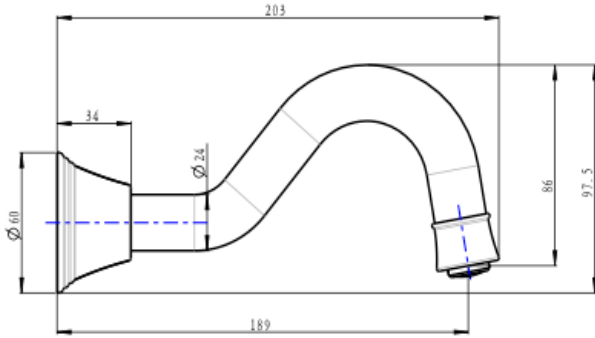

Vintage Lever Handle Bath Set

Matte Black

Product Specifications

Code	VIN-65-LEV-MB
Barcode	9339897017299
Material	Low Lead Brass

Finish	Matte Black
Spindle	1/4 Turn Ceramic Disc
Spout Reach	189mm

Experience, *the difference.*