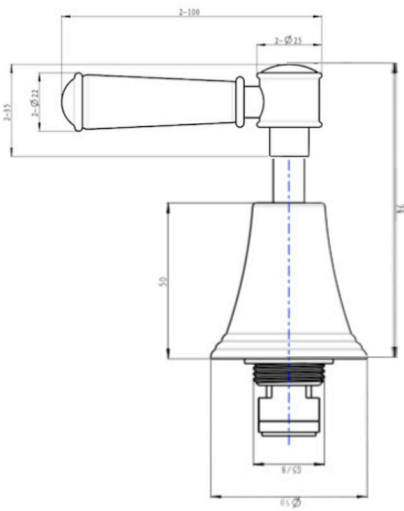

Vintage Lever Handle Bath Set

Matte Black

Product Specifications

Code	VIN-65-LEV-MB
Barcode	9339897017299
Material	Low Lead Brass

Finish	Matte Black
Spindle	1/4 Turn Ceramic Disc
Spout Reach	189mm

Experience, *the difference.*