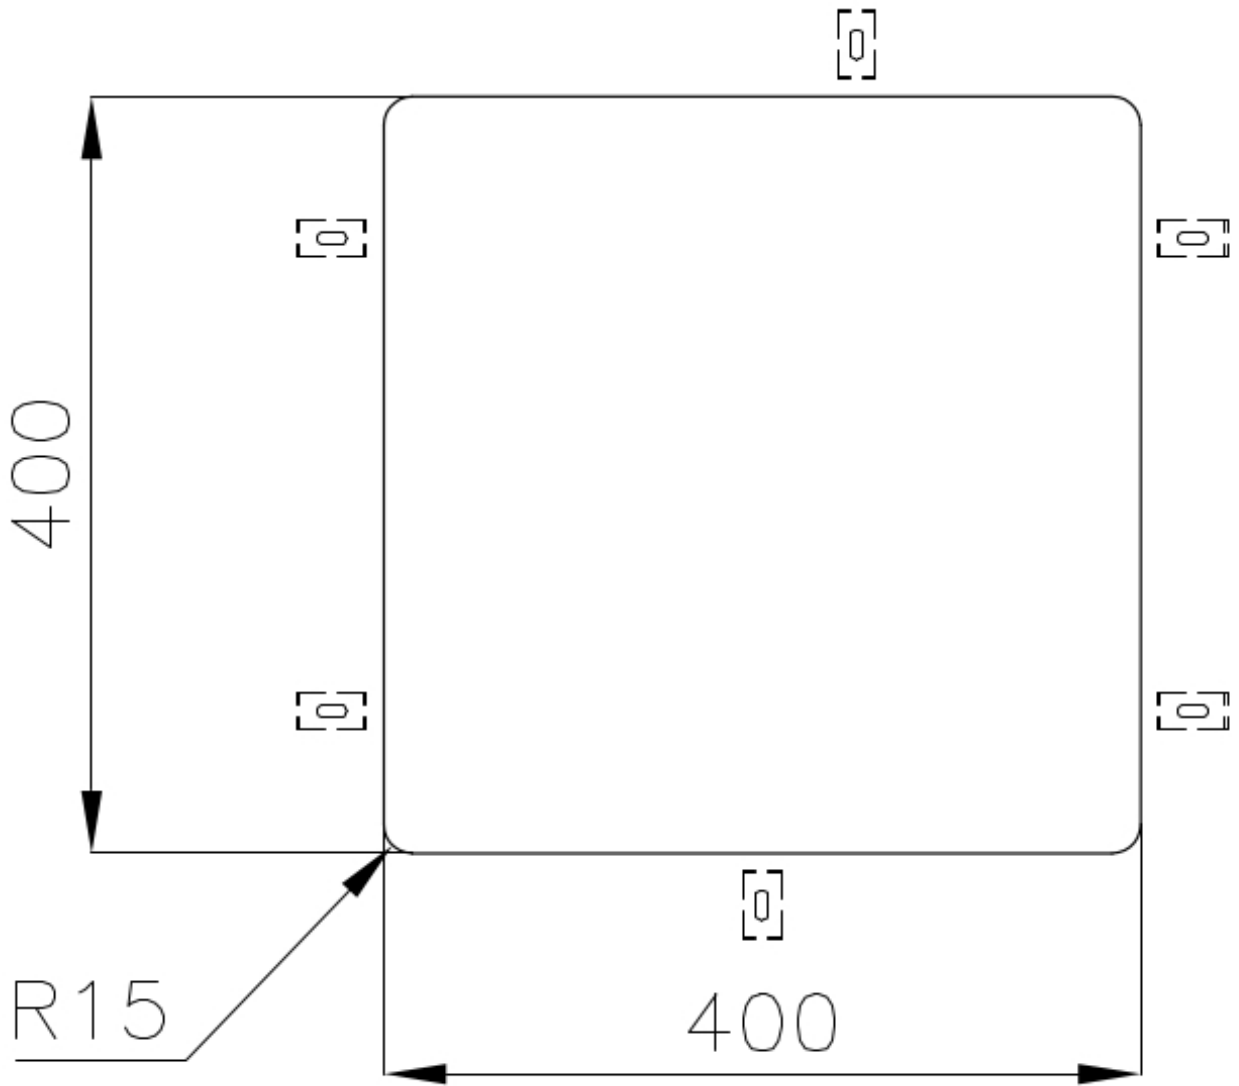

Width 44 cm

Bowl dimension 400x400mm

Number of bowls 1 bowl

Waste fitting 3,5" drain

FEATURES

VINTAGE The Vintage finish gives the product a long-lived and elegant look, creating a surface that does not fear scratches.

Perimetral overflow The overflow is always a security on the Foster sinks that prevents the overflow of water in case of oversights. The perimeter drain solution improves aesthetics thanks to its square and essential shape.

Basket 3,5" waste fitting The drain is equipped with a large 3.5" drain, with the practical basket cap that prevents the discharge of solid parts.

High thickness 1mm thick steel. A significant thickness, which guarantees the maximum sturdiness and durability.

Small radius Bowls with squared shapes with a modern design and an increased capacity, for a minimal aesthetics connected with an extreme practicality.

TECHNICAL DATA

Cut out size
Dimensioni per foratura top