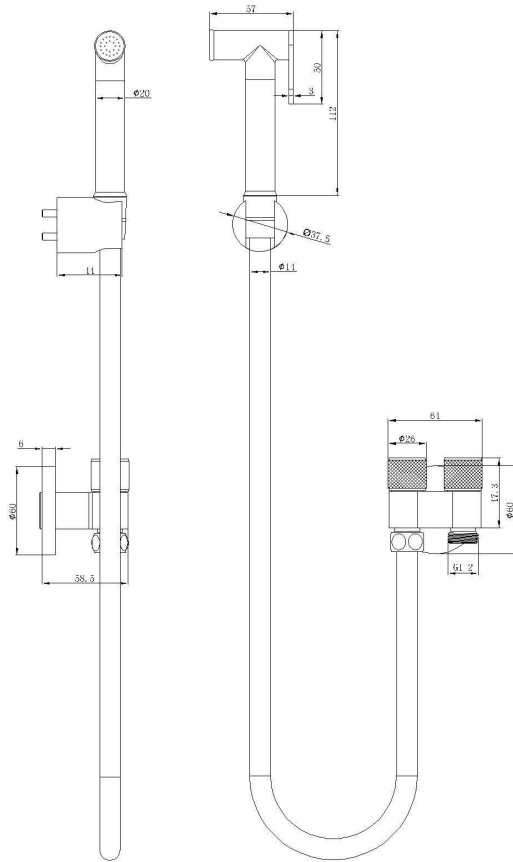

Zarah Dual Control Bidet / Douche Spray

Brushed Brass

Product Specifications

Code	ZAR-BS-DC-BB
Material	Stainless Steel Hose and Handpiece. Brass Angle Valve
Finish	Brushed Brass
Must Be Turned Off When Not In Use	

Handpiece	Trigger Nozzle Spray
Angle Valve	Dual Control
Non Return Valve Included	
Water pressure Must Be Less Than 500 kPA	

Experience, the difference.

LINSOL.COM.AU

☎ 1300 546 765

@ info@linsol.com.au

✉ PO Box 88, Coniston NSW 2500