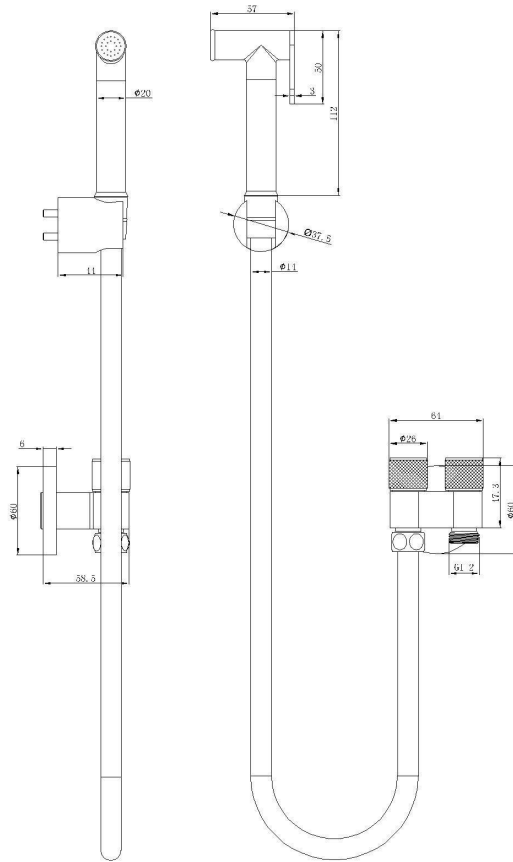

Zarah Dual Control Bidet / Douche Spray

Brushed Nickel

Product Specifications

Code	ZAR-BS-DC-BN
Material	Stainless Steel Hose and Handpiece. Brass Angle Valve
Finish	Brushed Nickel
Must Be Turned Off When Not In Use	

Handpiece	Trigger Nozzle Spray
Angle Valve	Dual Control
Non Return Valve Included	
Water pressure Must Be Less Than 500 kPA	

Experience, the difference.

LINSOL.COM.AU

☎ 1300 546 765

@ info@linsol.com.au

✉ PO Box 88, Coniston NSW 2500