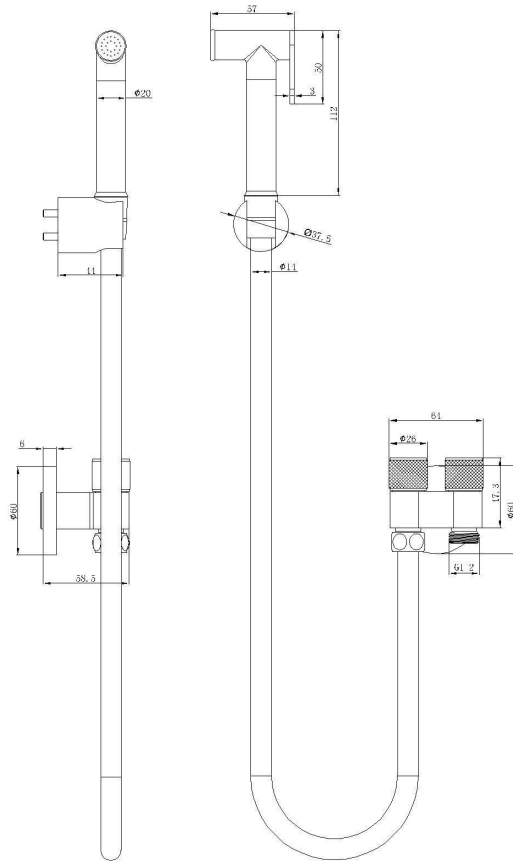

# Zarah Dual Control Bidet / Douche Spray

Chrome

## Product Specifications

Code	ZAR-BS-DC-CH
Material	Stainless Steel Hose and Handpiece. Brass Angle Valve
Finish	Chrome
Must Be Turned Off When Not In Use	

Handpiece	Trigger Nozzle Spray
Angle Valve	Dual Control
Non Return Valve Included	
Water pressure Must Be Less Than 500 kPA	