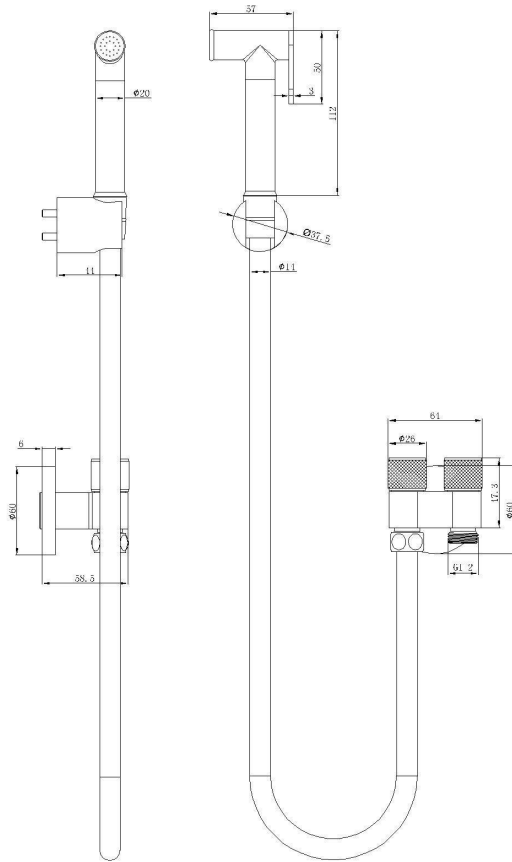

Zarah Dual Control Bidet / Douche Spray

Gunmetal

Product Specifications

Code	ZAR-BS-DC-GM
Material	Stainless Steel Hose and Handpiece. Brass Angle Valve
Finish	Gunmetal
Must Be Turned Off When Not In Use	

Handpiece	Trigger Nozzle Spray
Angle Valve	Dual Control
Non Return Valve Included	
Water pressure Must Be Less Than 500 kPa	

Experience, the difference.

LINSOL.COM.AU

☎ 1300 546 765

@ info@linsol.com.au

✉ PO Box 88, Coniston NSW 2500