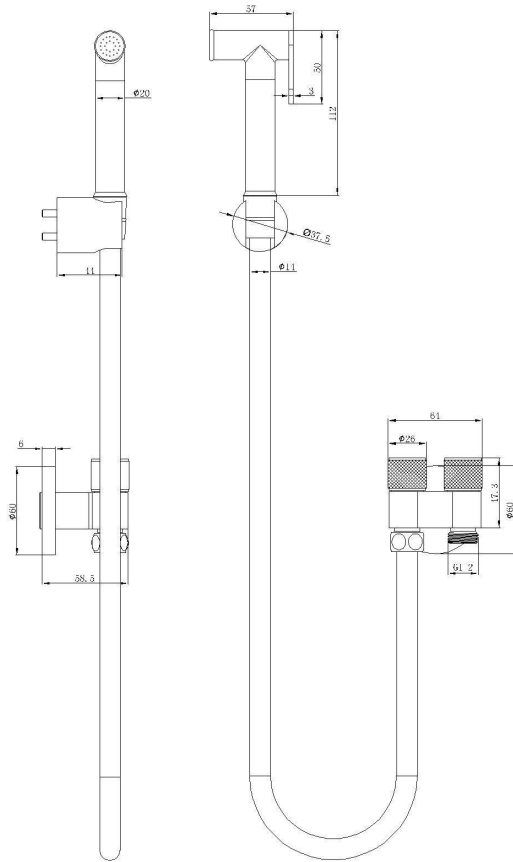

# Zarah Dual Control Bidet / Douche Spray

Matte Black

## Product Specifications

Code	ZAR-BS-DC-MB
Material	Stainless Steel Hose and Handpiece. Brass Angle Valve
Finish	Matte Black
Must Be Turned Off When Not In Use	

Handpiece	Trigger Nozzle Spray
Angle Valve	Dual Control
Non Return Valve Included	
Water pressure Must Be Less Than 500 kPA	