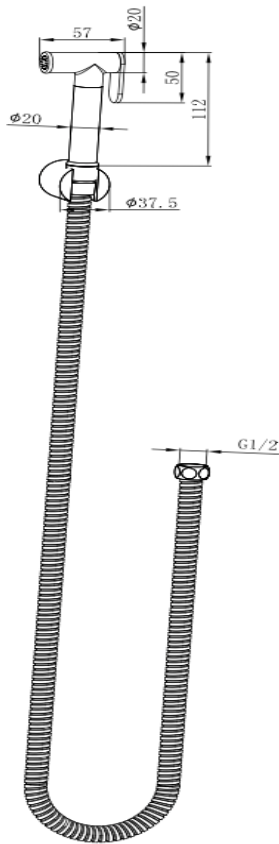

Zarah Easy Turn Single Control Bidet/ Douche Spray

Chrome

Product Specifications

Code	ZAR-BS-SC-CH
Material	Stainless Steel Hose and Hand-piece. Brass Angle Valve
Finish	Chrome
Hose Length	1200mm

Handpiece	Trigger Nozzle Spray
Angle Valve	Single Control
Non Return Valve Included	
Water Pressure Must Be Less Than 500 kPA	
Must Be Turned Off When Not In Use	