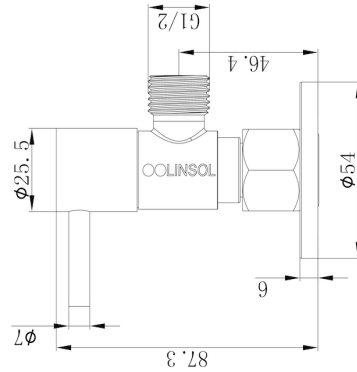

Zarah Easy Turn Single Control Bidet/ Douche Spray

Chrome

Product Specifications

Code	ZAR-BS-SC-CH
Material	Stainless Steel Hose and Hand-piece. Brass Angle Valve
Finish	Chrome
Hose Length	1200mm

Handpiece	Trigger Nozzle Spray
Angle Valve	Single Control
Non Return Valve Included	
Water Pressure Must Be Less Than 500 kPA	
Must Be Turned Off When Not In Use	