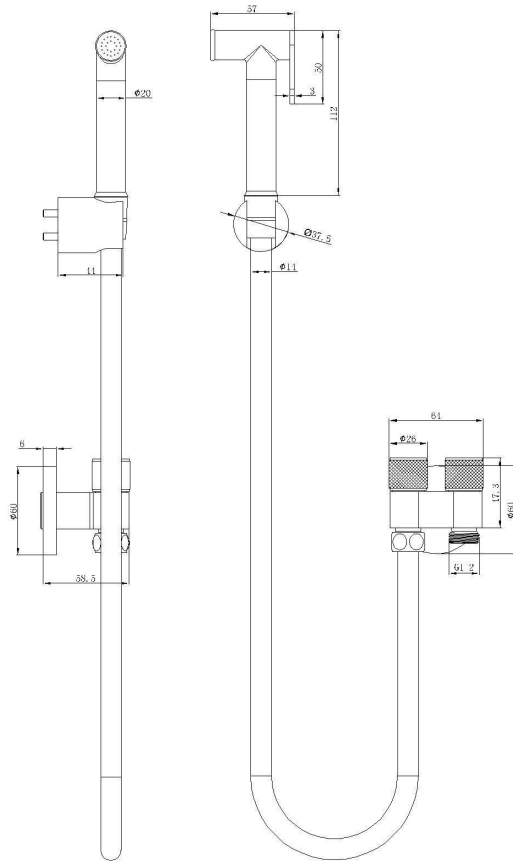

Zarah Dual Control Bidet / Douche Spray

Brushed Brass

Product Specifications

Code	ZAR-BT-BB
Material	Stainless Steel Hose and Hand-piece. Brass Angle Valve
Finish	Brushed Brass
Must Be Turned Off When Not In Use	

Handpiece	Trigger Nozzle Spray
Angle Valve	Dual Control
Non Return Valve Included	
Water pressure Must Be Less Than 500 kPA	

Experience, the difference.

LINSOL.COM.AU

☎ 1300 546 765

@ info@linsol.com.au

✉ PO Box 88, Coniston NSW 2500