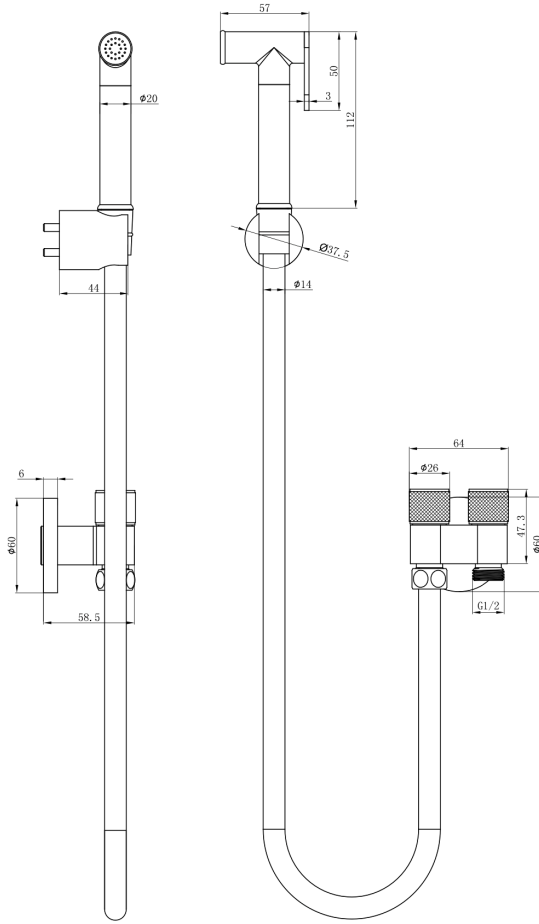

Zarah Dual Control Bidet/Douche Spray

Brushed Brass

Product Specifications

Code	ZAR-BT-BB
Barcode	9339897018951
Material	Stainless Steel Hose and Hand-piece, Brass Angle Valve
Finish	Brushed Brass

Handpiece	Trigger Nozzle Spray
Angle Valve	Dual Control
Non Return Valve Included	