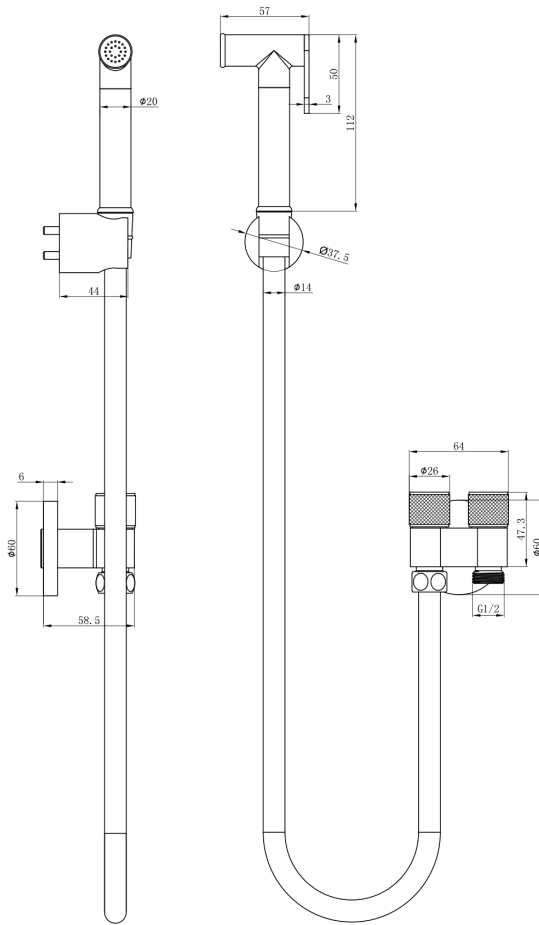

# Zarah Dual Control Bidet/Douche Spray

Brushed Nickel

## Product Specifications

Code	ZAR-BT-BN
Barcode	9339897018944
Material	Stainless Steel Hose and Handpiece, Brass Angle Valve
Finish	Brushed Nickel

Handpiece	Trigger Nozzle Spray
Angle Valve	Dual Control
Non Return Valve Included	