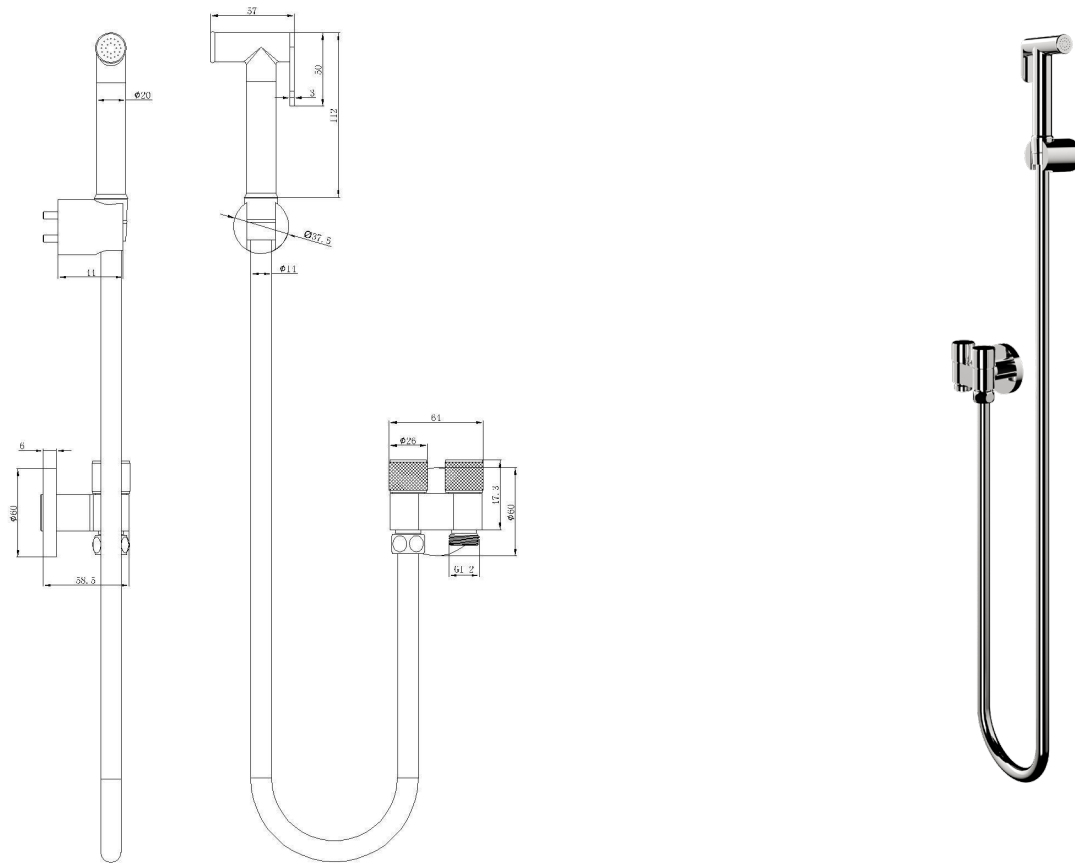

Zarah Dual Control Bidet / Douche Spray

Chrome

Product Specifications

Code	ZAR-BT-CH
Material	Stainless Steel Hose and Handpiece. Brass Angle Valve
Finish	Chrome
Must Be Turned Off When Not In Use	

Handpiece	Trigger Nozzle Spray
Angle Valve	Dual Control
Non Return Valve Included	
Water pressure Must Be Less Than 500 kPA	