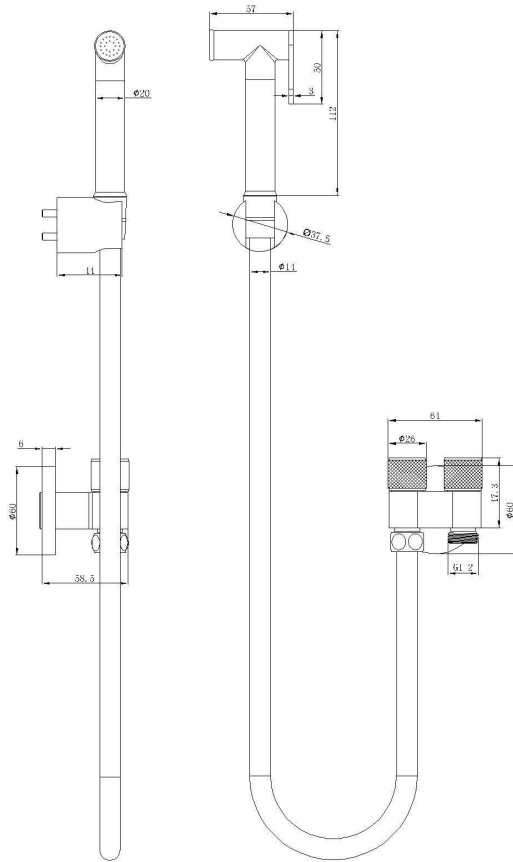

Zarah Dual Control Bidet / Douche Spray

Matte Black

Product Specifications

Code	ZAR-BT-MB
Material	Stainless Steel Hose and Handpiece. Brass Angle Valve
Finish	Matte Black
Must Be Turned Off When Not In Use	

Handpiece	Trigger Nozzle Spray
Angle Valve	Dual Control
Non Return Valve Included	
Water pressure Must Be Less Than 500 kPA	

Experience, the difference.

LINSOL.COM.AU

☎ 1300 546 765

@ info@linsol.com.au

✉ PO Box 88, Coniston NSW 2500