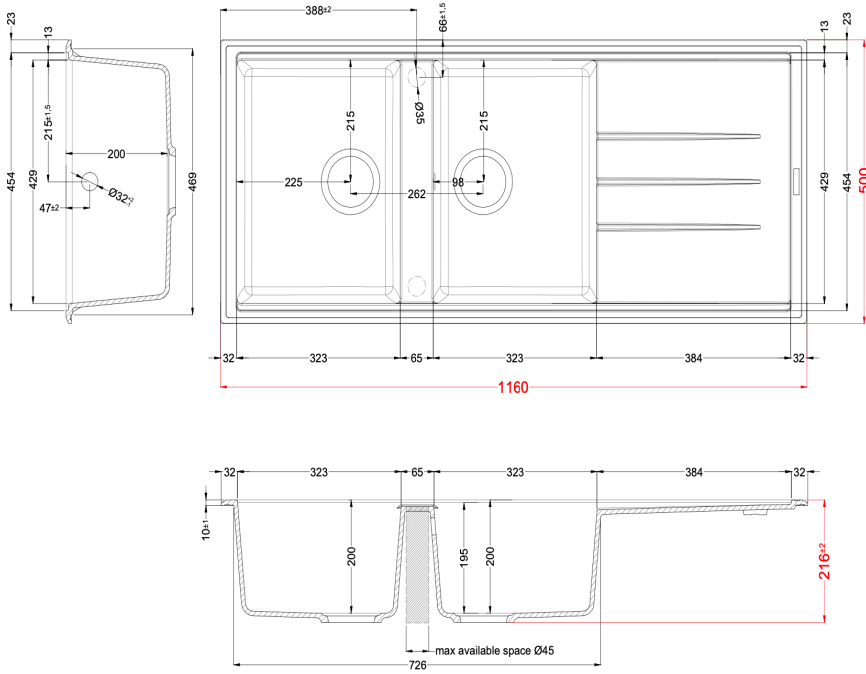

# Zenica Double Bowl Sink With Tray

Matte Black

## Product Specifications

Code	ZEN-1160-DBT
Barcode	9339897004435
Material	80% Quartz 15% Acrylic
Left or Right Tray	

Finish	Matte Black
Mount	Top Mount Only
Size	1160mm x 500mm
Made In Italy	

Experience, *the difference.*