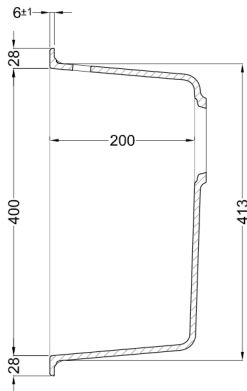

Zenica 400 Single Bowl Sink

Matte Black

Product Specifications

Code ZEN-456-SB

Barcode 9339897004428

Material 80% Quartz 15% Acrylic

Finish Matte Black

Mount Top Mount or Under Mount

Size 456mm x 456mm

Made In Italy

Experience, *the difference.*

LINSOL.COM.AU

☎ 1300 546 765

@ info@linsol.com.au

✉ PO Box 88, Coniston NSW 2500

Warranty is for domestic use only. All information is correct as at time of writing. The actual product may vary slightly and sizes may be scaled up or down