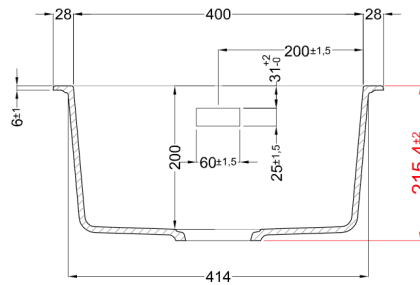

Zenica 400 Single Bowl Sink

Matte Black

Product Specifications

Code ZEN-456-SB

Barcode 9339897004428

Material 80% Quartz 15% Acrylic

Finish Matte Black

Mount Top Mount or Under Mount

Size 456mm x 456mm

Made In Italy

Experience, *the difference.*

LINSOL.COM.AU

☎ 1300 546 765

@ info@linsol.com.au

✉ PO Box 88, Coniston NSW 2500

Warranty is for domestic use only. All information is correct as at time of writing. The actual product may vary slightly and sizes may be scaled up or down