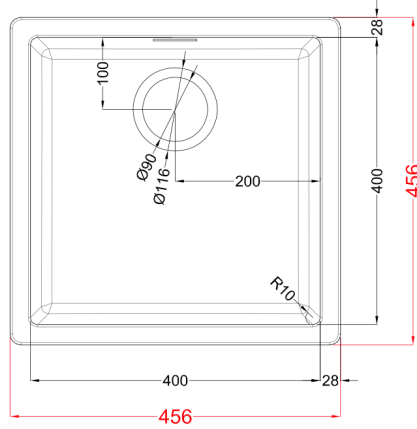

Zenica 400 Single Bowl Sink

Matte Black

Product Specifications

Code ZEN-456-SB

Barcode 9339897004428

Material 80% Quartz 15% Acrylic

Finish Matte Black

Mount Top Mount or Under Mount

Size 456mm x 456mm

Made In Italy

Experience, *the difference.*

LINSOL.COM.AU

☎ 1300 546 765

@ info@linsol.com.au

✉ PO Box 88, Coniston NSW 2500

Warranty is for domestic use only. All information is correct as at time of writing. The actual product may vary slightly and sizes may be scaled up or down