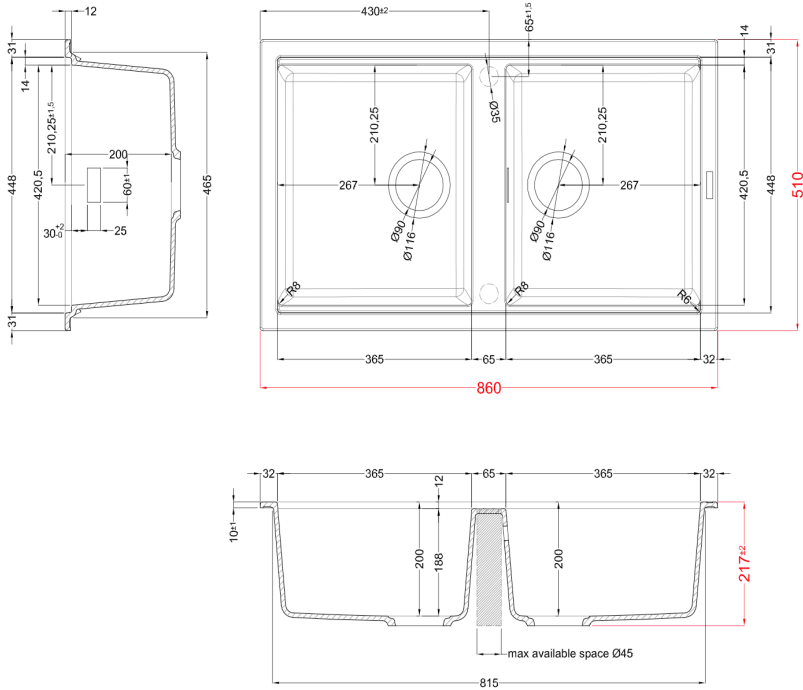

Zenica Double Bowl Top Mount Sink

Matte Black

Product Specifications

Code	ZEN-860-TMDB
Barcode	9339897004442
Material	80% Quartz 15% Acrylic

Finish	Matte Black
Mount	Top Mount Only
Size	860mm x 510mm

Made In Italy