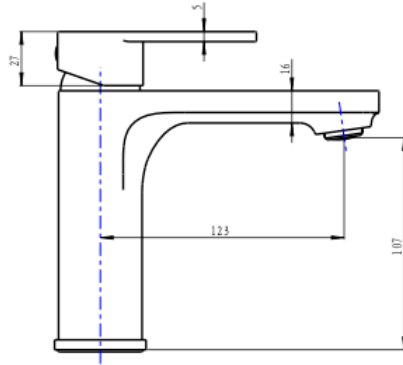

Zia Basin Mixer

Chrome

Product Specifications

Code	ZIA-01-CH
Barcode	9339897013345
Material	Low Lead Brass
Finish	Chrome

Cartridge	Kerox 35mm
WELS Reg No	T42257
WELS Rating	5 Star
WELS L/Min	6L /Min

Experience, *the difference.*