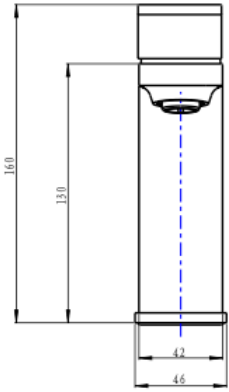

Zia Basin Mixer

Chrome

Product Specifications

Code	ZIA-01-CH
Barcode	9339897013345
Material	Low Lead Brass
Finish	Chrome

Cartridge	Kerox 35mm
WELS Reg No	T42257
WELS Rating	5 Star
WELS L/Min	6L /Min

Experience, *the difference.*