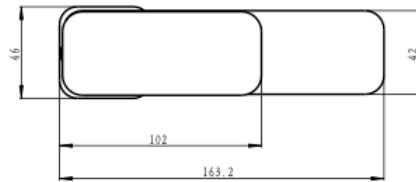

Zia Basin Mixer

Chrome

Product Specifications

Code	ZIA-01-CH
Barcode	9339897013345
Material	Low Lead Brass
Finish	Chrome

Cartridge	Kerox 35mm
WELS Reg No	T42257
WELS Rating	5 Star
WELS L/Min	6L /Min

Experience, *the difference.*