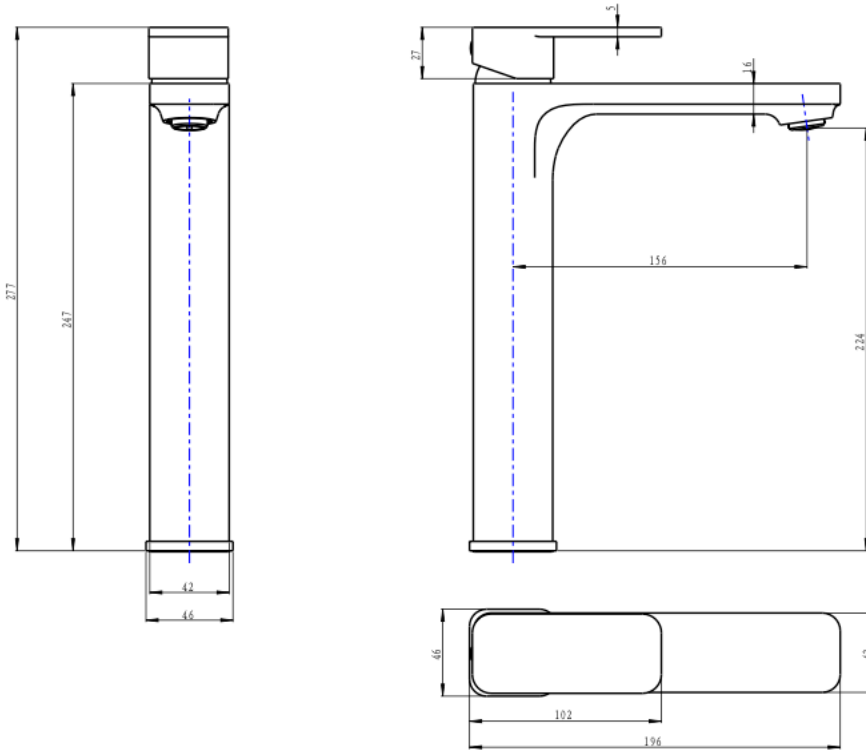

Zia Tall Basin Mixer

Chrome

Product Specifications

Code	ZIA-05-CH
Barcode	9339897013390
Material	Low Lead Brass
Finish	Chrome

Cartridge	Kerox 35mm
WELS Reg No	T42258
WELS Rating	5 Star
WELS L/Min	6L /Min

Experience, *the difference.*