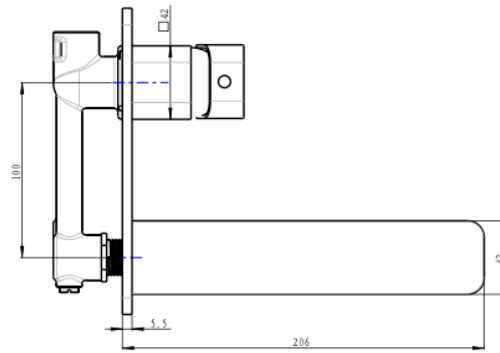

Zia Wall Basin or Bath Mixer

Brushed Brass

Product Specifications

Code	ZIA-09-BB
Barcode	9339897013475
Material	Low Lead Brass
Finish	Brushed Brass

Cartridge	Kerox 35mm
WELS Reg No	T42270
WELS Rating	5 Star
WELS L/Min	6L /Min