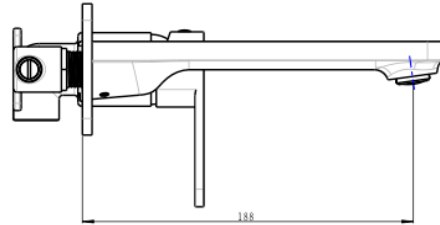

Zia Wall Basin or Bath Mixer

Brushed Brass

Product Specifications

Code	ZIA-09-BB
Barcode	9339897013475
Material	Low Lead Brass
Finish	Brushed Brass

Cartridge	Kerox 35mm
WELS Reg No	T42270
WELS Rating	5 Star
WELS L/Min	6L /Min