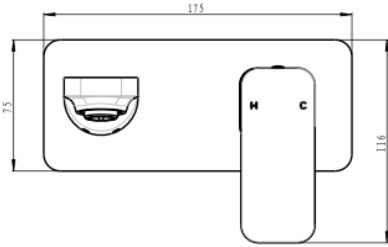

Zia Wall Basin or Bath Mixer

Brushed Brass

Product Specifications

Code	ZIA-09-BB
Barcode	9339897013475
Material	Low Lead Brass
Finish	Brushed Brass

Cartridge	Kerox 35mm
WELS Reg No	T42270
WELS Rating	5 Star
WELS L/Min	6L /Min