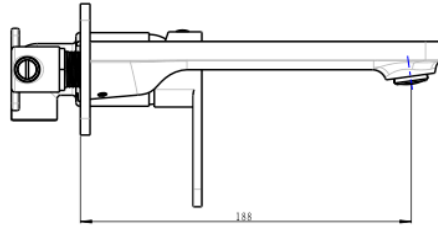

## Product Specifications

Code	ZIA-09-CH
Barcode	9339897013444
Material	Low Lead Brass
Finish	Chrome

Cartridge	Kerox 35mm
WELS Reg No	T42270
WELS Rating	5 Star
WELS L/Min	6L /Min

Experience, *the difference.*