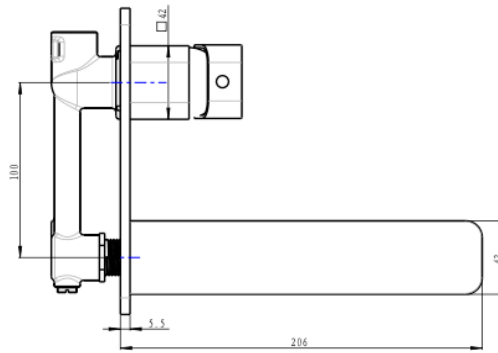

## Product Specifications

Code	ZIA-09-CH
Barcode	9339897013444
Material	Low Lead Brass
Finish	Chrome

Cartridge	Kerox 35mm
WELS Reg No	T42270
WELS Rating	5 Star
WELS L/Min	6L /Min

Experience, *the difference.*