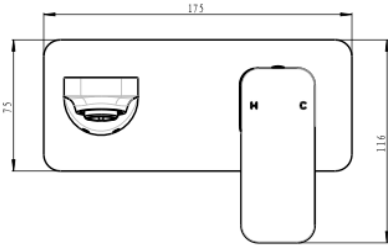

## Product Specifications

Code	ZIA-09-CH
Barcode	9339897013444
Material	Low Lead Brass
Finish	Chrome

Cartridge	Kerox 35mm
WELS Reg No	T42270
WELS Rating	5 Star
WELS L/Min	6L /Min

Experience, *the difference.*