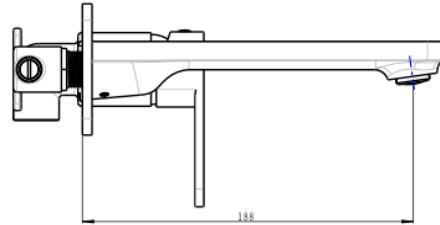

Zia Wall Basin or Bath Mixer

Matte black

Product Specifications

Code	ZIA-09-MB
Barcode	9339897013451
Material	Low Lead Brass
Finish	Matte Black

Cartridge	Kerox 35mm
WELS Reg No	T42270
WELS Rating	5 Star
WELS L/Min	6L /Min