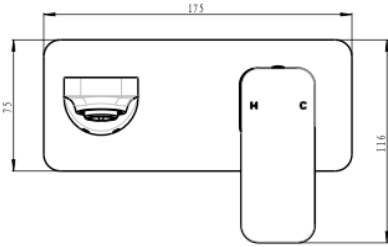

Zia Wall Basin or Bath Mixer

Matte black

Product Specifications

Code	ZIA-09-MB
Barcode	9339897013451
Material	Low Lead Brass
Finish	Matte Black

Cartridge	Kerox 35mm
WELS Reg No	T42270
WELS Rating	5 Star
WELS L/Min	6L /Min