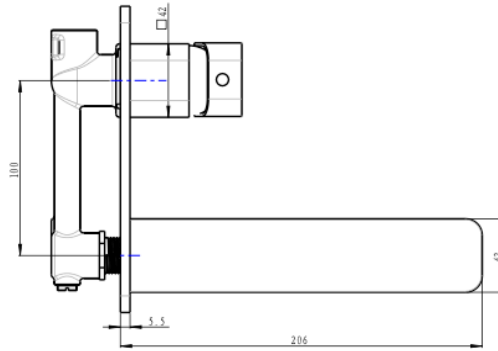

Zia Wall Basin or Bath Mixer

Matte black

Product Specifications

Code	ZIA-09-MB
Barcode	9339897013451
Material	Low Lead Brass
Finish	Matte Black

Cartridge	Kerox 35mm
WELS Reg No	T42270
WELS Rating	5 Star
WELS L/Min	6L /Min