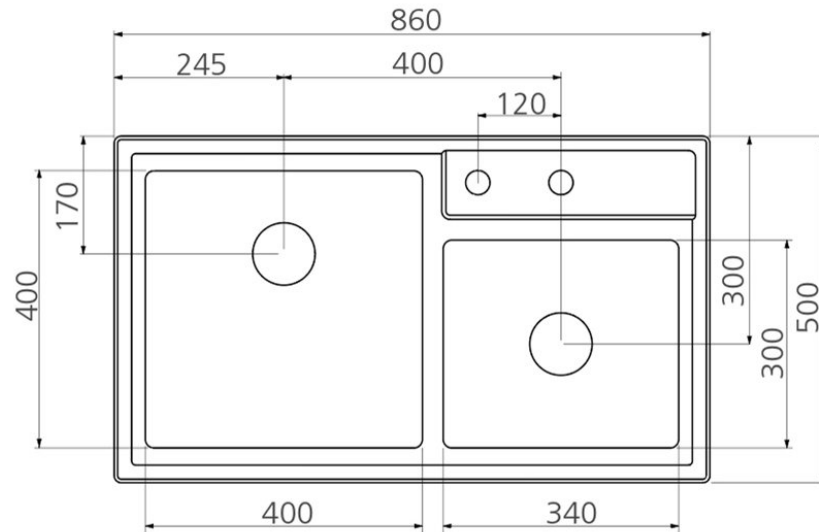

# Tramontina Quadrum 34L Bowl with 19L Right Hand Bowl Sink - Brushed Nickel

## Product Specifications

Code: 93917/103

Finish: Brushed Stainless

Barcode: 7894693041036

Primary Material: 304 Stainless Steel

Technical Features: Included: Fixing Kit  
Included: Basket Waste  
Mounting: Drop-in  
Drop-In Cut Out: 1144mm x 484mm