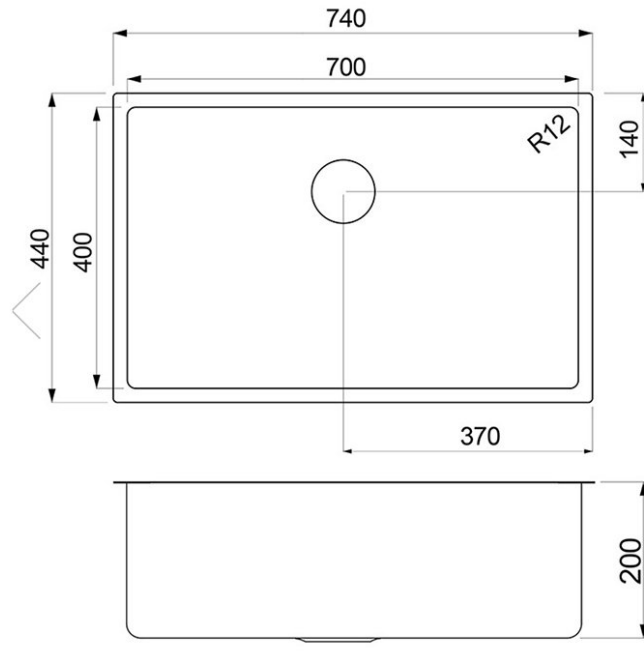

Tramontina Quadrum Single 66L Bowl Sink - Brushed Nickel

Product Specifications

Code: 94000/105

Finish: Brushed Stainless

Barcode: 7894693767790

Primary Material: 304 Stainless Steel

Technical Features: Included: Fixing Kit
Included: Basket Waste
Mounting: Drop-in
Mounting: Undermount
Drop-In Cut Out: 724mm x 424mm
Undermount Cut Out: <700mm x <400mm