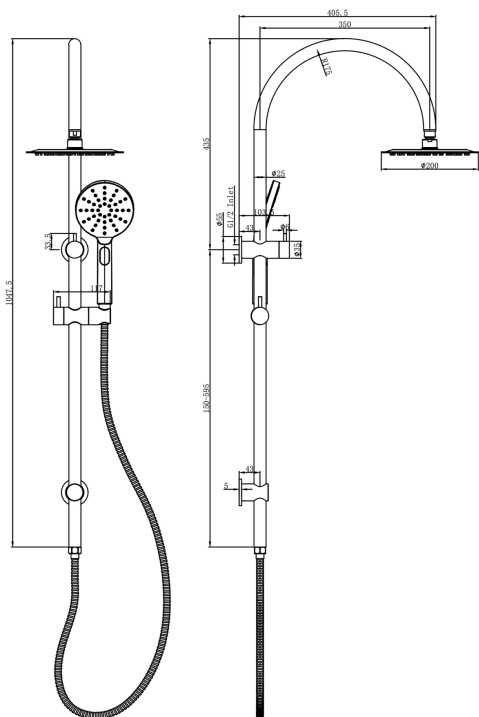

Archie Shower Combination with Multifunction Handpiece and 200mm Round Head

Product Specifications

Code:	ARC-35a-200R-BN
Finish:	Brushed Nickel
Barcode:	9339900000000
WELS Star:	4 Star
WELS Rating:	7L/Min
Spindle/Divertor:	1/2 Turn Ceramic Disc
Primary Material:	304 Stainless Steel
Technical Features:	Inlet Position: Top
Special Features:	Spare Parts Available

 ARC-35a-200R-MB Matte Black Electroplate	 ARC-35a-200R-GM Gunmetal PVD	 ARC-35a-200R-CH Chrome Electroplate
 ARC-35a-200R-BN Brushed Nickel Raw Brush	 ARC-35a-200R-BB Brushed Brass PVD	 ARC-35a-200R-AB Aged Bronze PVD