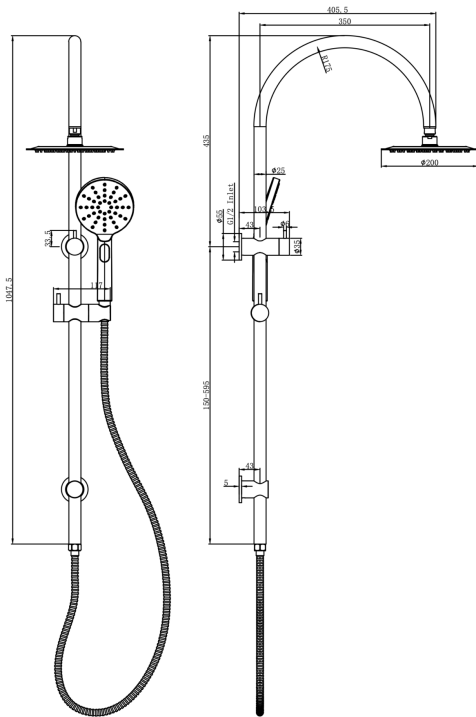

Archie Shower Combination with Multifunction Handpiece and 200mm Round Head

Product Specifications

Code:	ARC-35a-200R-CH
Finish:	Chrome
Barcode:	9339900000000
WELS Star:	4 Star
WELS Rating:	7L/Min
Spindle/Divertor:	1/2 Turn Ceramic Disc
Primary Material:	304 Stainless Steel
Technical Features:	Inlet Position: Top
Special Features:	Spare Parts Available

	ARC-35a-200R-MB <i>Matte Black</i> Electroplate		ARC-35a-200R-GM <i>Gunmetal</i> PVD		ARC-35a-200R-CH <i>Chrome</i> Electroplate
	ARC-35a-200R-BN <i>Brushed Nickel</i> Raw Brush		ARC-35a-200R-BB <i>Brushed Brass</i> PVD		ARC-35a-200R-AB <i>Aged Bronze</i> PVD