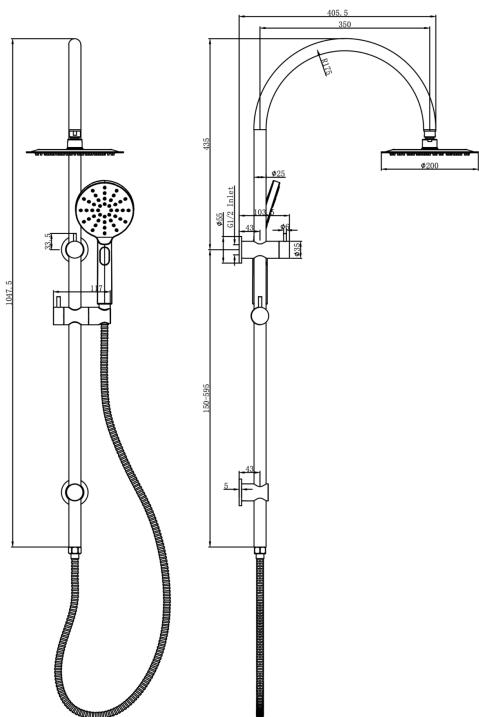

Archie Shower Combination with Multifunction Handpiece and 200mm Round Head

Product Specifications

Code:	ARC-35a-200R-GM
Finish:	Gunmetal
Barcode:	9339900000000
WELS Star:	4 Star
WELS Rating:	7L/Min
Spindle/Divertor:	1/2 Turn Ceramic Disc
Primary Material:	304 Stainless Steel
Technical Features:	Inlet Position: Top
Special Features:	Spare Parts Available

	ARC-35a-200R-MB <i>Matte Black</i> Electroplate		ARC-35a-200R-GM <i>Gunmetal</i> PVD		ARC-35a-200R-CH <i>Chrome</i> Electroplate
	ARC-35a-200R-BN <i>Brushed Nickel</i> Raw Brush		ARC-35a-200R-BB <i>Brushed Brass</i> PVD		ARC-35a-200R-AB <i>Aged Bronze</i> PVD