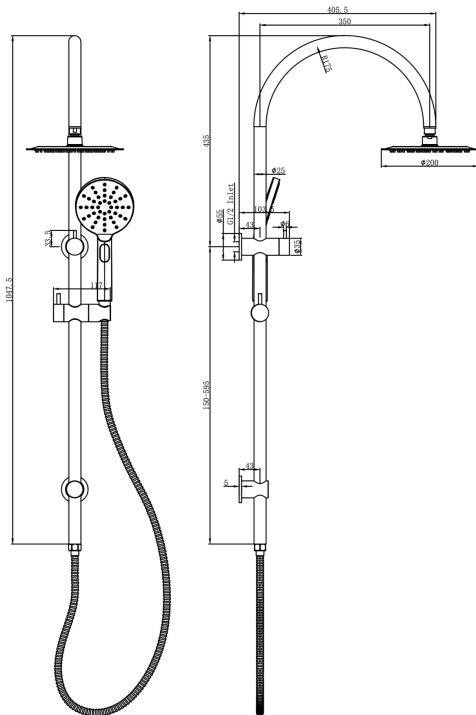

Archie Shower Combination with Multifunction Handpiece and 200mm Round Head

Product Specifications

Code:	ARC-35a-200R-MB
Finish:	Matte Black
Barcode:	9339900000000
WELS Star:	4 Star
WELS Rating:	7L/Min
Spindle/Divertor:	1/2 Turn Ceramic Disc
Primary Material:	304 Stainless Steel
Technical Features:	Inlet Position: Top
Special Features:	Spare Parts Available

 ARC-35a-200R-MB Matte Black Electroplate	 ARC-35a-200R-GM Gunmetal PVD	 ARC-35a-200R-CH Chrome Electroplate
 ARC-35a-200R-BN Brushed Nickel Raw Brush	 ARC-35a-200R-BB Brushed Brass PVD	 ARC-35a-200R-AB Aged Bronze PVD