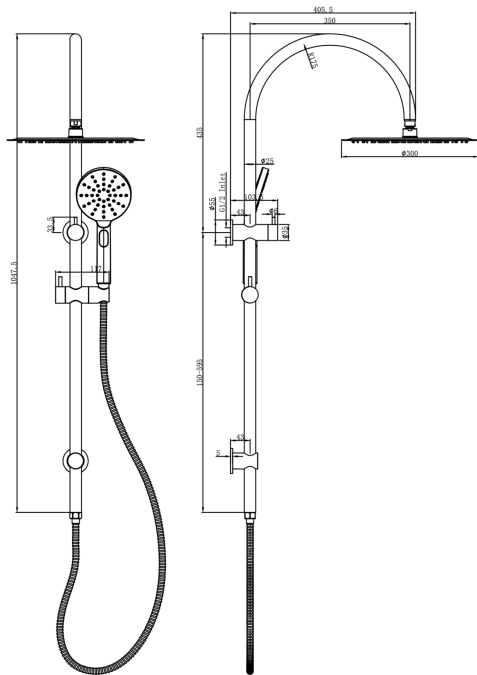

# Archie Shower Combination with Multifunction Handpiece and 300mm Round Head

## Product Specifications

<b>Code:</b>	ARC-35a-300R-AB
<b>Finish:</b>	Aged Bronze
<b>Barcode:</b>	9339897033169
<b>WELS Star:</b>	3 Star
<b>WELS Rating:</b>	8.5L/Min
<b>Spindle/Divertor:</b>	1/2 Turn Ceramic Disc
<b>Primary Material:</b>	304 Stainless Steel
<b>Technical Features:</b>	Inlet Position: Top
<b>Special Features:</b>	Spare Parts Available

**ARC-35a-300R-AB**  
Aged Bronze  
PVD

**ARC-35a-300R-BB**  
Brushed Brass  
PVD

**ARC-35a-300R-BN**  
Brushed Nickel  
Raw Brush

**ARC-35a-300R-CH**  
Chrome  
Electroplate

**ARC-35a-300R-GM**  
Gunmetal  
PVD