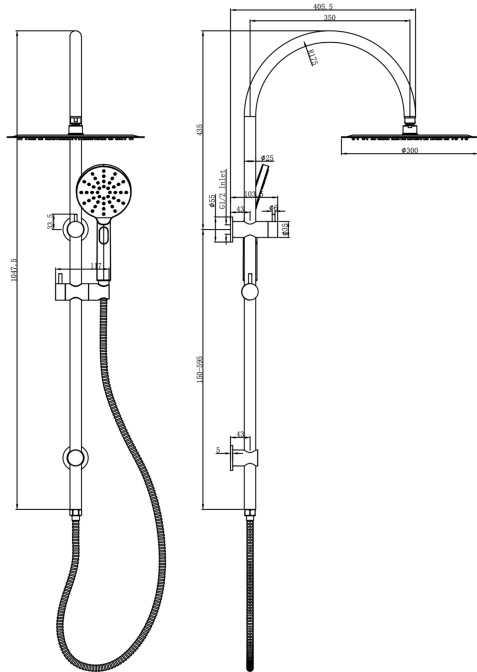

Archie Shower Combination with Multifunction Handpiece and 300mm Round Head

Product Specifications

| | |
|---------------------|-----------------------|
| Code: | ARC-35a-300R-BN |
| Finish: | Brushed Nickel |
| Barcode: | 9339897024181 |
| WELS Star: | 3 Star |
| WELS Rating: | 8.5L/Min |
| Spindle/Divertor: | 1/2 Turn Ceramic Disc |
| Primary Material: | 304 Stainless Steel |
| Technical Features: | Inlet Position: Top |
| Special Features: | Spare Parts Available |

| | | |
|---|---|--|
|  ARC-35a-300R-AB Aged Bronze PVD |  ARC-35a-300R-BB Brushed Brass PVD |  ARC-35a-300R-BN Brushed Nickel Raw Brush |
|  ARC-35a-300R-CH Chrome Electroplate |  ARC-35a-300R-GM Gunmetal PVD |  ARC-35a-300R-MB Matte Black Electroplate |