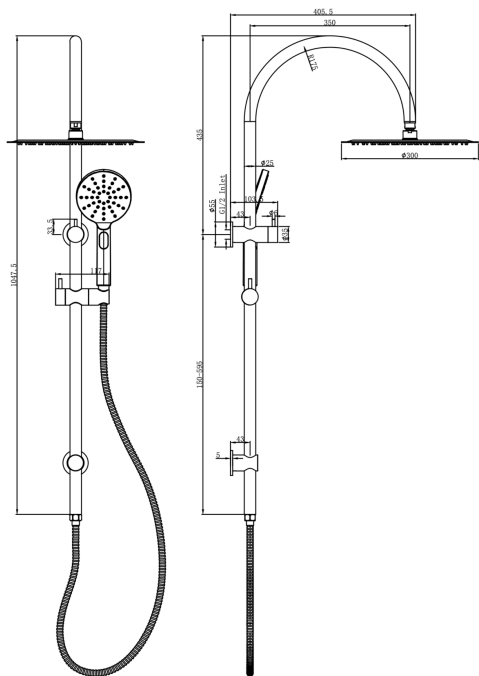

Archie Shower Combination with Multifunction Handpiece and 300mm Round Head

Product Specifications

Code:	ARC-35a-300R-CH
Finish:	Chrome
Barcode:	9339897024198
WELS Star:	3 Star
WELS Rating:	8.5L/Min
Spindle/Divertor:	1/2 Turn Ceramic Disc
Primary Material:	304 Stainless Steel
Technical Features:	Inlet Position: Top
Special Features:	Spare Parts Available

ARC-35a-300R-AB
Aged Bronze
PVD

ARC-35a-300R-BB
Brushed Brass
PVD

ARC-35a-300R-BN
Brushed Nickel
Raw Brush

ARC-35a-300R-CH
Chrome
Electroplate

ARC-35a-300R-GM
Gunmetal
PVD

ARC-35a-300R-MB
Matte Black
Electroplate