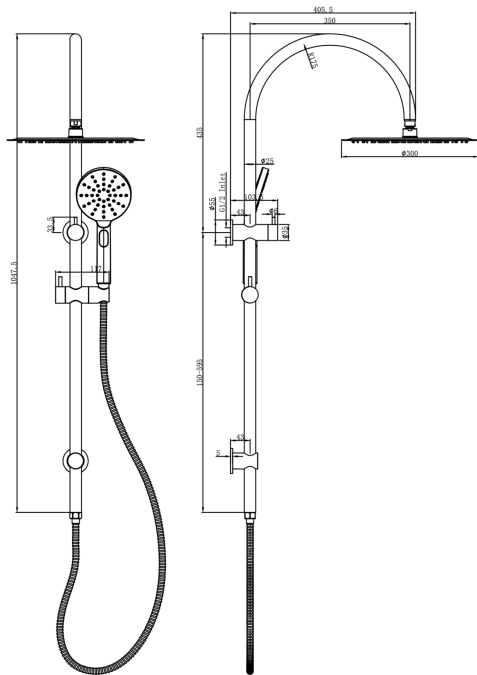

# Archie Shower Combination with Multifunction Handpiece and 300mm Round Head

## Product Specifications

Code:	ARC-35a-300R-GM
Finish:	Gunmetal
Barcode:	9339897024204
WELS Star:	3 Star
WELS Rating:	8.5L/Min
Spindle/Divertor:	1/2 Turn Ceramic Disc
Primary Material:	304 Stainless Steel
Technical Features:	Inlet Position: Top
Special Features:	Spare Parts Available

ARC-35a-300R-AB  
Aged Bronze  
PVD

ARC-35a-300R-BB  
Brushed Brass  
PVD

ARC-35a-300R-BN  
Brushed Nickel  
Raw Brush

ARC-35a-300R-CH  
Chrome  
Electroplate

ARC-35a-300R-GM  
Gunmetal  
PVD

ARC-35a-300R-MB  
Matte Black  
Electroplate