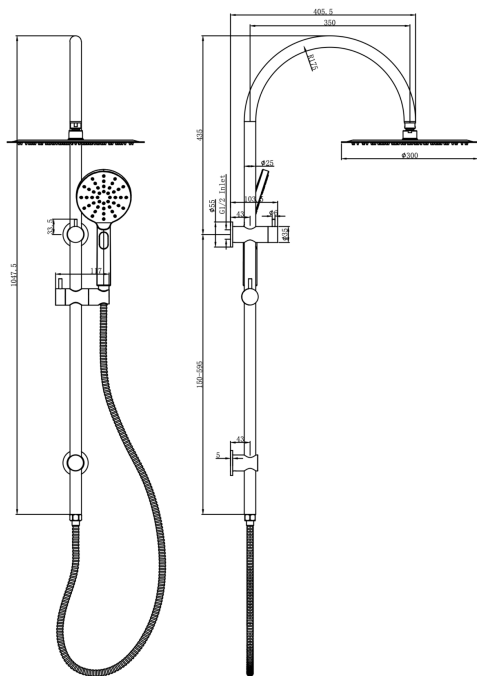

Archie Shower Combination with Multifunction Handpiece and 300mm Round Head

Product Specifications

Code:	ARC-35a-300R-MB
Finish:	Matte Black
Barcode:	9339897024211
WELS Star:	3 Star
WELS Rating:	8.5L/Min
Spindle/Divertor:	1/2 Turn Ceramic Disc
Primary Material:	304 Stainless Steel
Technical Features:	Inlet Position: Top
Special Features:	Spare Parts Available

	ARC-35a-300R-AB <i>Aged Bronze</i> PVD		ARC-35a-300R-BB <i>Brushed Brass</i> PVD		ARC-35a-300R-BN <i>Brushed Nickel</i> Raw Brush
	ARC-35a-300R-CH <i>Chrome</i> Electroplate		ARC-35a-300R-GM <i>Gunmetal</i> PVD		ARC-35a-300R-MB <i>Matte Black</i> Electroplate