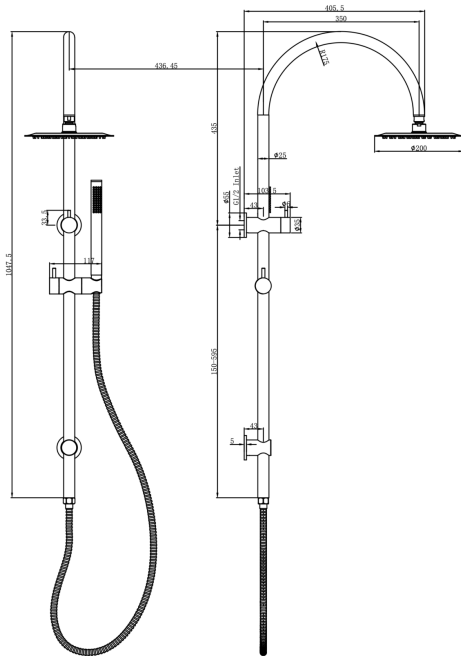

Archie Shower Combination with Slim Handpiece and 200mm Round Head

Product Specifications

Code:	ARC-35b-200R-AB
Finish:	Aged Bronze
Barcode:	9339897033176
WELS Star:	3 Star
WELS Rating:	8.5L/Min
Spindle/Divertor:	1/2 Turn Ceramic Disc
Primary Material:	304 Stainless Steel
Technical Features:	Inlet Position: Top
Special Features:	Spare Parts Available

	ARC-35b-200R-AB <i>Aged Bronze</i> PVD		ARC-35b-200R-MB <i>Matte Black</i> Electroplate		ARC-35b-200R-BB <i>Brushed Brass</i> PVD
	ARC-35b-200R-BN <i>Brushed Nickel</i> Raw Brush		ARC-35b-200R-CH <i>Chrome</i> Electroplate		ARC-35b-200R-GM <i>Gunmetal</i> PVD