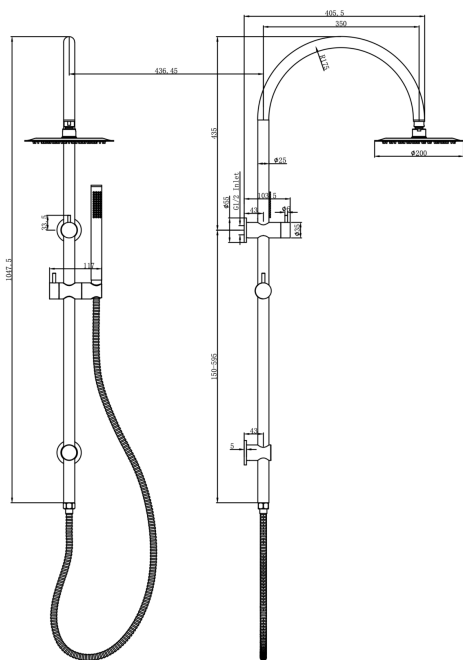

Archie Shower Combination with Slim Handpiece and 200mm Round Head

Product Specifications

Code: ARC-35b-200R-BB
 Finish: Brushed Brass
 Barcode: 9339897024228
 WELS Star: 3 Star
 WELS Rating: 8.5L/Min
 Spindle/Divertor: 1/2 Turn Ceramic Disc
 Primary Material: 304 Stainless Steel
 Technical Features: Inlet Position: Top
 Special Features: Spare Parts Available

- | | | |
|---|---|--|
|  ARC-35b-200R-AB
Aged Bronze
PVD |  ARC-35b-200R-MB
Matte Black
Electroplate |  ARC-35b-200R-BB
Brushed Brass
PVD |
|  ARC-35b-200R-BN
Brushed Nickel
Raw Brush |  ARC-35b-200R-CH
Chrome
Electroplate |  ARC-35b-200R-GM
Gunmetal
PVD |