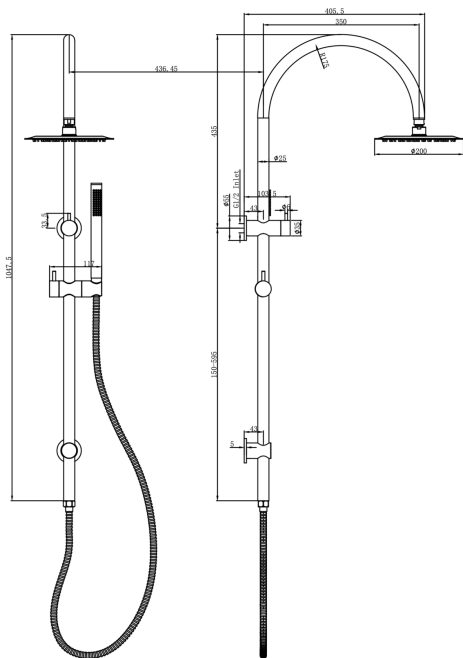

# Archie Shower Combination with Slim Handpiece and 200mm Round Head

## Product Specifications

<b>Code:</b>	ARC-35b-200R-BN
<b>Finish:</b>	Brushed Nickel
<b>Barcode:</b>	9339897024235
<b>WELS Star:</b>	3 Star
<b>WELS Rating:</b>	8.5L/Min
<b>Spindle/Divertor:</b>	1/2 Turn Ceramic Disc
<b>Primary Material:</b>	304 Stainless Steel
<b>Technical Features:</b>	Inlet Position: Top
<b>Special Features:</b>	Spare Parts Available

**ARC-35b-200R-AB**  
Aged Bronze  
PVD

**ARC-35b-200R-MB**  
Matte Black  
Electroplate

**ARC-35b-200R-BB**  
Brushed Brass  
PVD

**ARC-35b-200R-BN**  
Brushed Nickel  
Raw Brush

**ARC-35b-200R-CH**  
Chrome  
Electroplate