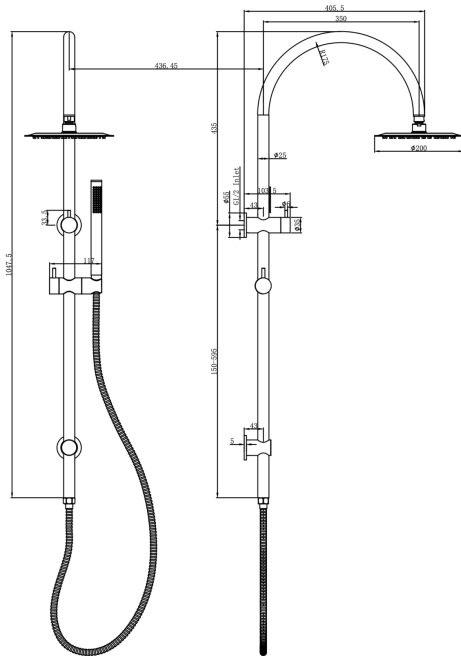

# Archie Shower Combination with Slim Handpiece and 200mm Round Head

## Product Specifications

<b>Code:</b>	ARC-35b-200R-MB
<b>Finish:</b>	Matte Black
<b>Barcode:</b>	9339897024266
<b>WELS Star:</b>	3 Star
<b>WELS Rating:</b>	8.5L/Min
<b>Spindle/Divertor:</b>	1/2 Turn Ceramic Disc
<b>Primary Material:</b>	304 Stainless Steel
<b>Technical Features:</b>	Inlet Position: Top
<b>Special Features:</b>	Spare Parts Available

	<b>ARC-35b-200R-AB</b> Aged Bronze PVD		<b>ARC-35b-200R-MB</b> Matte Black Electroplate		<b>ARC-35b-200R-BB</b> Brushed Brass PVD
	<b>ARC-35b-200R-BN</b> Brushed Nickel Raw Brush		<b>ARC-35b-200R-CH</b> Chrome Electroplate		<b>ARC-35b-200R-GM</b> Gunmetal PVD