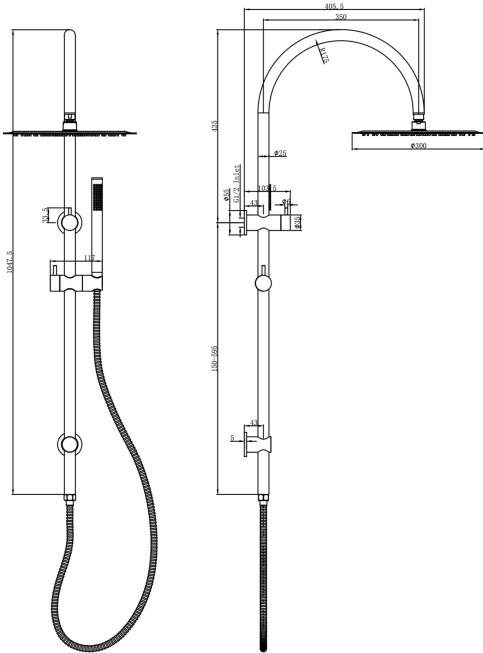

Archie Shower Combination with Slim Handpiece and 300mm Round Head

Product Specifications

Code:	ARC-35b-300R-BB
Finish:	Brushed Brass
Barcode:	9339897024273
WELS Star:	3 Star
WELS Rating:	8.5L/Min
Spindle/Divertor:	1/2 Turn Ceramic Disc
Primary Material:	304 Stainless Steel
Technical Features:	Inlet Position: Top
Special Features:	Spare Parts Available

ARC-35b-300R-AB
Aged Bronze
PVD

ARC-35b-300R-BB
Brushed Brass
PVD

ARC-35b-300R-BN
Brushed Nickel
Raw Brush

ARC-35b-300R-CH
Chrome
Electroplate

ARC-35b-300R-GM
Gunmetal
PVD

ARC-35b-300R-MB
Matte Black
Electroplate