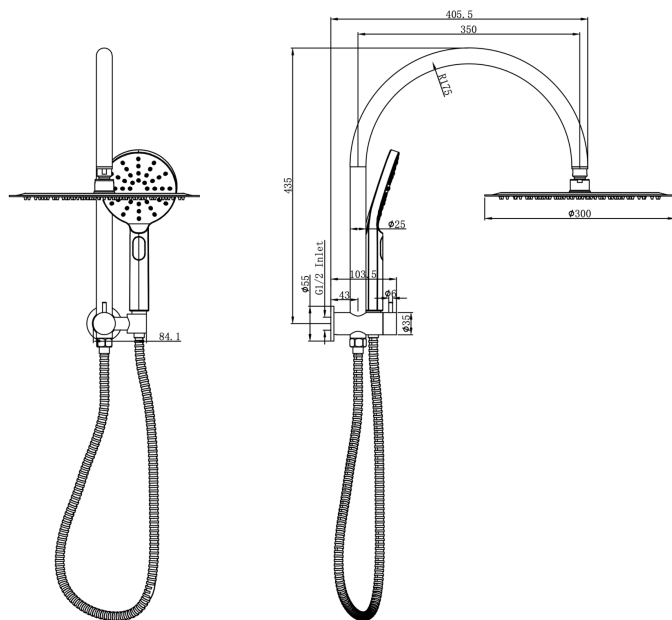

# Archie Short Shower Combination with Multifunction Handpiece and 300mm Round Head

## Product Specifications

Code:	ARC-36a-300R-AB
Finish:	Aged Bronze
Barcode:	9339897024389
WELS Star:	3 Star
WELS Rating:	8.5L/Min
Spindle/Divertor:	1/2 Turn Ceramic Disc
Primary Material:	304 Stainless Steel
Special Features:	Spare Parts Available

**ARC-36a-300R-AB**  
Aged Bronze  
PVD

**ARC-36a-300R-BB**  
Brushed Brass  
PVD

**ARC-36a-300R-BN**  
Brushed Nickel  
Raw Brush

**ARC-36a-300R-CH**  
Chrome  
Electroplate

**ARC-36a-300R-GM**  
Gunmetal  
PVD