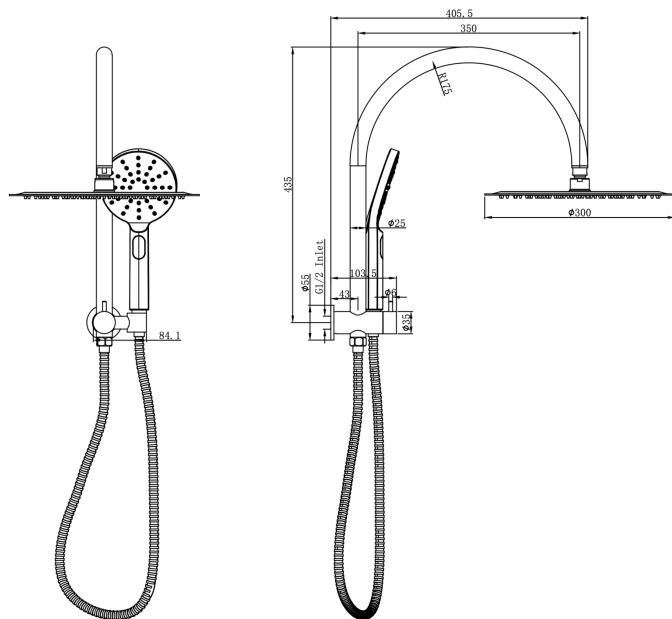

Archie Short Shower Combination with Multifunction Handpiece and 300mm Round Head

Product Specifications

Code:	ARC-36a-300R-BB
Finish:	Brushed Brass
Barcode:	9339897024396
WELS Star:	3 Star
WELS Rating:	8.5L/Min
Spindle/Divertor:	1/2 Turn Ceramic Disc
Primary Material:	304 Stainless Steel
Special Features:	Spare Parts Available

ARC-36a-300R-AB
Aged Bronze
PVD

ARC-36a-300R-BB
Brushed Brass
PVD

ARC-36a-300R-BN
Brushed Nickel
Raw Brush

ARC-36a-300R-CH
Chrome
Electroplate

ARC-36a-300R-GM
Gunmetal
PVD

ARC-36a-300R-MB
Matte Black
Electroplate