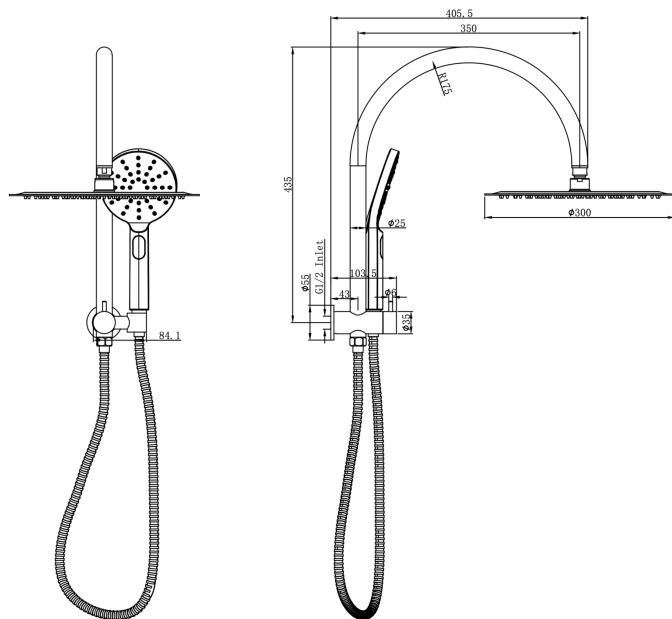

# Archie Short Shower Combination with Multifunction Handpiece and 300mm Round Head

## Product Specifications

Code:	ARC-36a-300R-CH
Finish:	Chrome
Barcode:	9339897024419
WELS Star:	3 Star
WELS Rating:	8.5L/Min
Spindle/Divertor:	1/2 Turn Ceramic Disc
Primary Material:	304 Stainless Steel
Special Features:	Spare Parts Available

**ARC-36a-300R-AB**  
Aged Bronze  
PVD

**ARC-36a-300R-BB**  
Brushed Brass  
PVD

**ARC-36a-300R-BN**  
Brushed Nickel  
Raw Brush

**ARC-36a-300R-CH**  
Chrome  
Electroplate

**ARC-36a-300R-GM**  
Gunmetal  
PVD