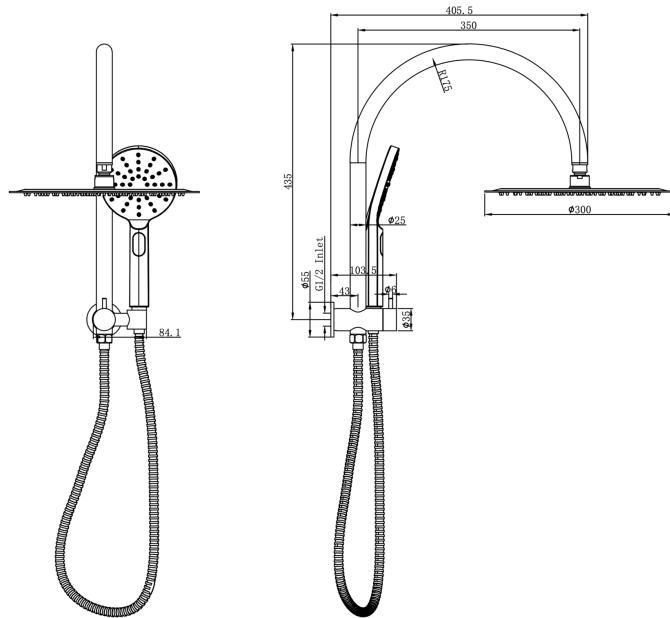

# Archie Short Shower Combination with Multifunction Handpiece and 300mm Round Head

## Product Specifications

Code:	ARC-36a-300R-MB
Finish:	Matte Black
Barcode:	9339897024433
WELS Star:	3 Star
WELS Rating:	8.5L/Min
Spindle/Divertor:	1/2 Turn Ceramic Disc
Primary Material:	304 Stainless Steel
Special Features:	Spare Parts Available

**ARC-36a-300R-AB**  
Aged Bronze  
PVD

**ARC-36a-300R-BB**  
Brushed Brass  
PVD

**ARC-36a-300R-BN**  
Brushed Nickel  
Raw Brush

**ARC-36a-300R-CH**  
Chrome  
Electroplate

**ARC-36a-300R-GM**  
Gunmetal  
PVD