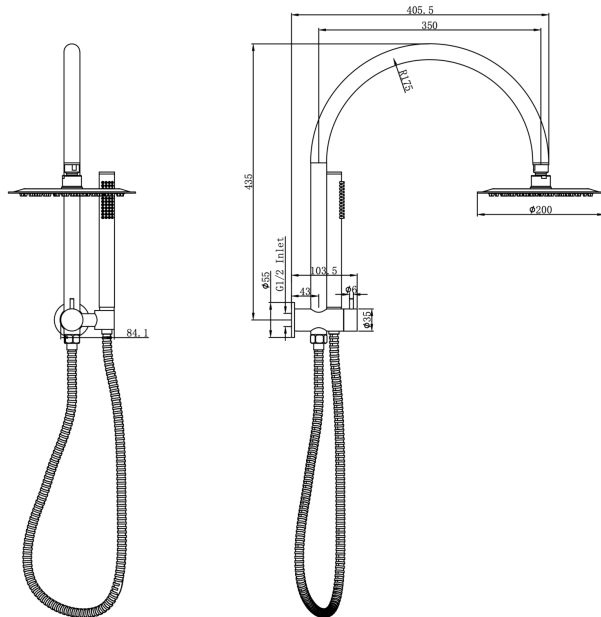

Archie Short Shower Combination with Slim Handpiece and 200mm Round Head

Product Specifications

Code:	ARC-36b-200R-AB
Finish:	Aged Bronze
Barcode:	9339897024440
WELS Star:	3 Star
WELS Rating:	8.5L/Min
Spindle/Divertor:	1/2 Turn Ceramic Disc
Primary Material:	304 Stainless Steel
Special Features:	Spare Parts Available

	ARC-36b-200R-AB <i>Aged Bronze</i> PVD		ARC-36b-200R-MB <i>Matte Black</i> Electroplate		ARC-36b-200R-BB <i>Brushed Brass</i> PVD
	ARC-36b-200R-BN <i>Brushed Nickel</i> Raw Brush		ARC-36b-200R-CH <i>Chrome</i> Electroplate		ARC-36b-200R-GM <i>Gunmetal</i> PVD