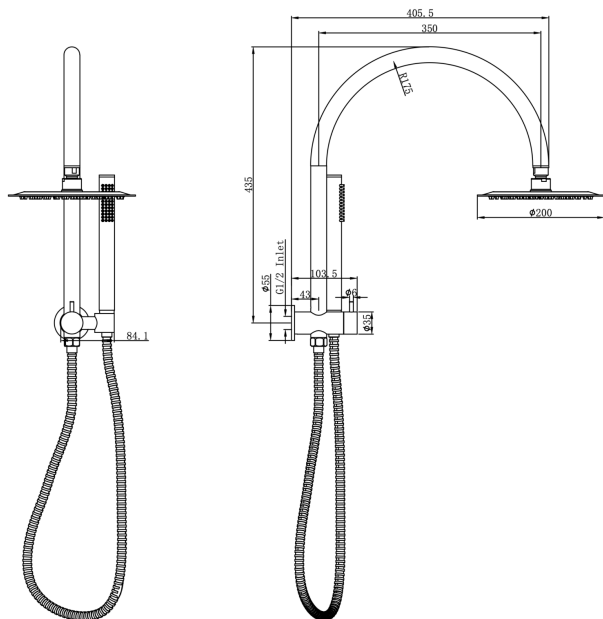

Archie Short Shower Combination with Slim Handpiece and 200mm Round Head

Product Specifications

Code:	ARC-36b-200R-BB
Finish:	Brushed Brass
Barcode:	9339897024457
WELS Star:	3 Star
WELS Rating:	8.5L/Min
Spindle/Divertor:	1/2 Turn Ceramic Disc
Primary Material:	304 Stainless Steel
Special Features:	Spare Parts Available

	ARC-36b-200R-AB <i>Aged Bronze</i> PVD		ARC-36b-200R-MB <i>Matte Black</i> Electroplate		ARC-36b-200R-BB <i>Brushed Brass</i> PVD
	ARC-36b-200R-BN <i>Brushed Nickel</i> Raw Brush		ARC-36b-200R-CH <i>Chrome</i> Electroplate		ARC-36b-200R-GM <i>Gunmetal</i> PVD