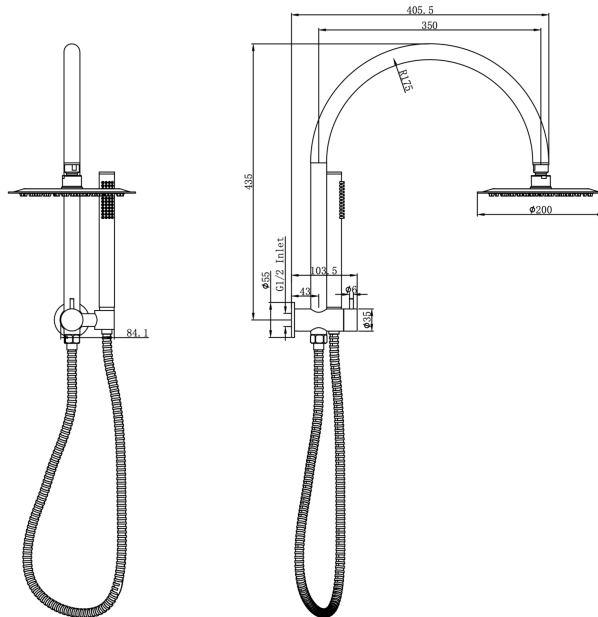

Archie Short Shower Combination with Slim Handpiece and 200mm Round Head

Product Specifications

Code:	ARC-36b-200R-BN
Finish:	Brushed Nickel
Barcode:	9339897024464
WELS Star:	3 Star
WELS Rating:	8.5L/Min
Spindle/Divertor:	1/2 Turn Ceramic Disc
Primary Material:	304 Stainless Steel
Special Features:	Spare Parts Available

	ARC-36b-200R-AB <i>Aged Bronze</i> PVD		ARC-36b-200R-MB <i>Matte Black</i> Electroplate		ARC-36b-200R-BB <i>Brushed Brass</i> PVD
	ARC-36b-200R-BN <i>Brushed Nickel</i> Raw Brush		ARC-36b-200R-CH <i>Chrome</i> Electroplate		ARC-36b-200R-GM <i>Gunmetal</i> PVD