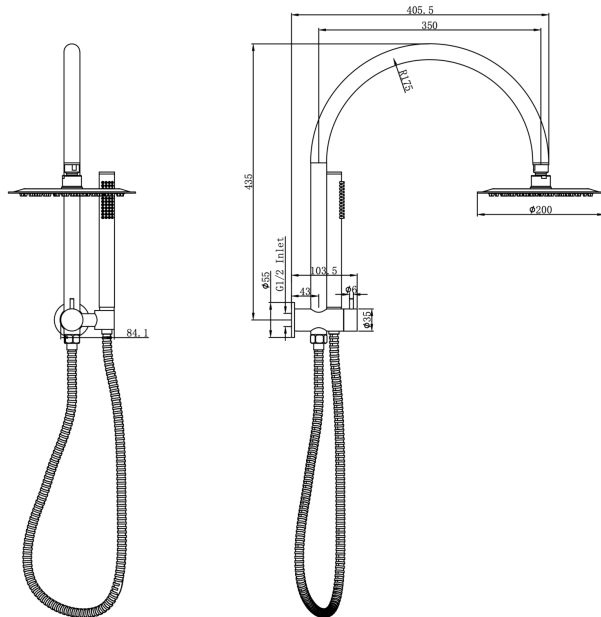

# Archie Short Shower Combination with Slim Handpiece and 200mm Round Head

## Product Specifications

Code:	ARC-36b-200R-CH
Finish:	Chrome
Barcode:	9339897024471
WELS Star:	3 Star
WELS Rating:	8.5L/Min
Spindle/Divertor:	1/2 Turn Ceramic Disc
Primary Material:	304 Stainless Steel
Special Features:	Spare Parts Available

**ARC-36b-200R-AB**  
Aged Bronze  
PVD

**ARC-36b-200R-MB**  
Matte Black  
Electroplate

**ARC-36b-200R-BB**  
Brushed Brass  
PVD

**ARC-36b-200R-BN**  
Brushed Nickel  
Raw Brush

**ARC-36b-200R-CH**  
Chrome  
Electroplate