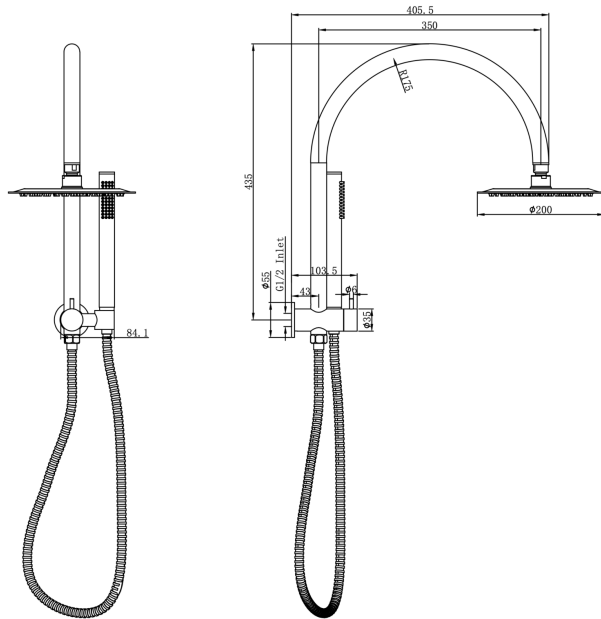

# Archie Short Shower Combination with Slim Handpiece and 200mm Round Head

## Product Specifications

Code:	ARC-36b-200R-GM
Finish:	Gunmetal
Barcode:	9339897024488
WELS Star:	3 Star
WELS Rating:	8.5L/Min
Spindle/Divertor:	1/2 Turn Ceramic Disc
Primary Material:	304 Stainless Steel
Special Features:	Spare Parts Available

	<b>ARC-36b-200R-AB</b> <i>Aged Bronze</i> PVD		<b>ARC-36b-200R-MB</b> <i>Matte Black</i> Electroplate		<b>ARC-36b-200R-BB</b> <i>Brushed Brass</i> PVD
	<b>ARC-36b-200R-BN</b> <i>Brushed Nickel</i> Raw Brush		<b>ARC-36b-200R-CH</b> <i>Chrome</i> Electroplate		<b>ARC-36b-200R-GM</b> <i>Gunmetal</i> PVD