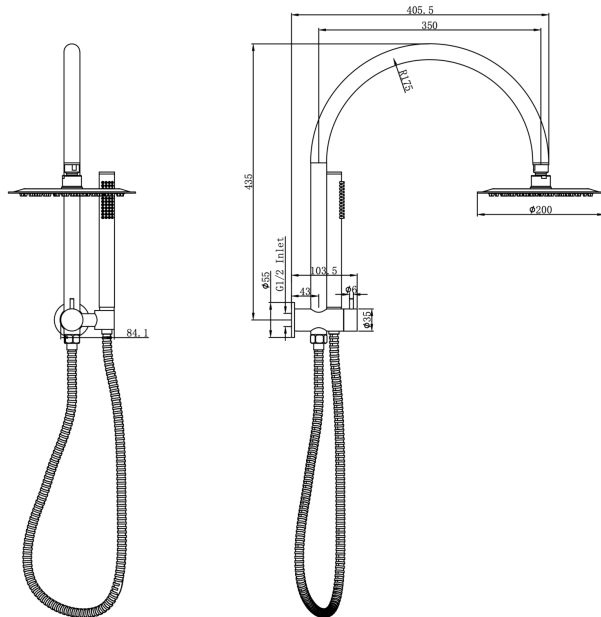

# Archie Short Shower Combination with Slim Handpiece and 200mm Round Head

## Product Specifications

Code:	ARC-36b-200R-MB
Finish:	Matte Black
Barcode:	9339897024495
WELS Star:	3 Star
WELS Rating:	8.5L/Min
Spindle/Divertor:	1/2 Turn Ceramic Disc
Primary Material:	304 Stainless Steel
Special Features:	Spare Parts Available

**ARC-36b-200R-AB**  
Aged Bronze  
PVD

**ARC-36b-200R-MB**  
Matte Black  
Electroplate

**ARC-36b-200R-BB**  
Brushed Brass  
PVD

**ARC-36b-200R-BN**  
Brushed Nickel  
Raw Brush

**ARC-36b-200R-CH**  
Chrome  
Electroplate