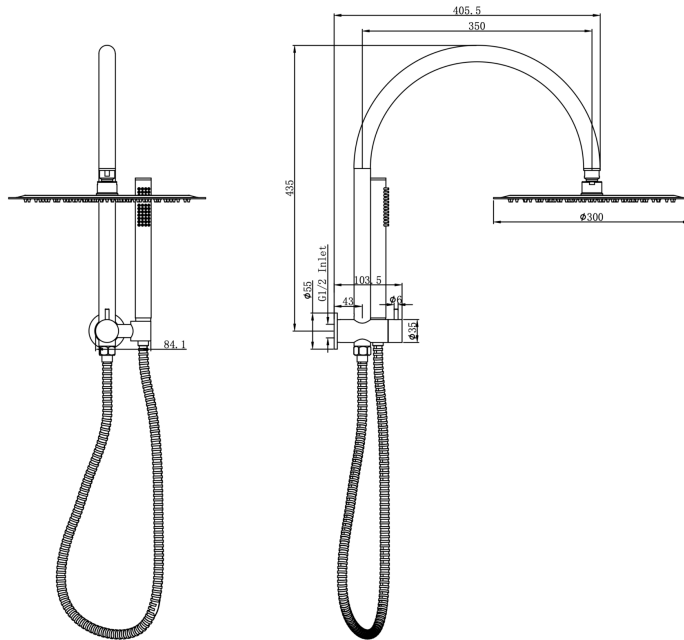

# Archie Short Shower Combination with Slim Handpiece and 300mm Round Head

## Product Specifications

Code:	ARC-36b-300R-AB
Finish:	Aged Bronze
Barcode:	9339897024501
WELS Star:	3 Star
WELS Rating:	8.5L/Min
Spindle/Divertor:	1/2 Turn Ceramic Disc
Primary Material:	304 Stainless Steel
Special Features:	Spare Parts Available

	<b>ARC-36b-300R-AB</b> Aged Bronze PVD		<b>ARC-36b-300R-BB</b> Brushed Brass PVD		<b>ARC-36b-300R-BN</b> Brushed Nickel Raw Brush
	<b>ARC-36b-300R-CH</b> Chrome Electroplate		<b>ARC-36b-300R-GM</b> Gunmetal PVD		<b>ARC-36b-300R-MB</b> Matte Black Electroplate