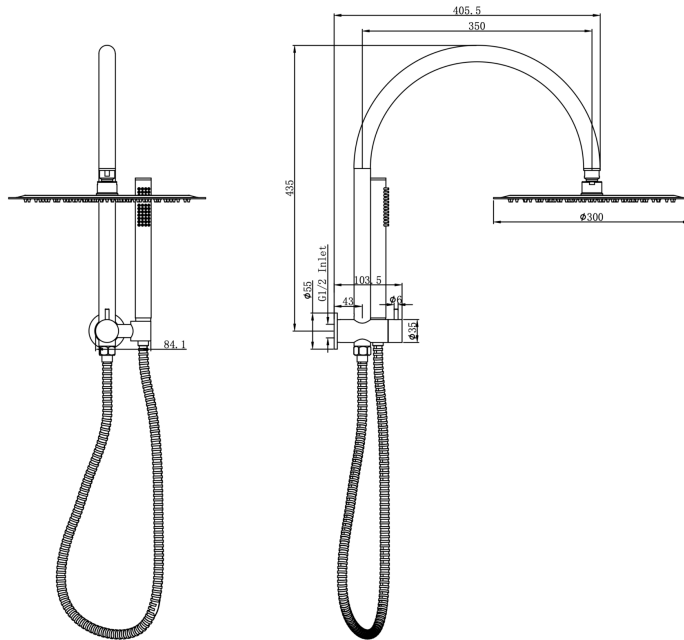

Archie Short Shower Combination with Slim Handpiece and 300mm Round Head

Product Specifications

Code:	ARC-36b-300R-BB
Finish:	Brushed Brass
Barcode:	9339897024518
WELS Star:	3 Star
WELS Rating:	8.5L/Min
Spindle/Divertor:	1/2 Turn Ceramic Disc
Primary Material:	304 Stainless Steel
Special Features:	Spare Parts Available

	ARC-36b-300R-AB Aged Bronze PVD		ARC-36b-300R-BB Brushed Brass PVD		ARC-36b-300R-BN Brushed Nickel Raw Brush
	ARC-36b-300R-CH Chrome Electroplate		ARC-36b-300R-GM Gunmetal PVD		ARC-36b-300R-MB Matte Black Electroplate