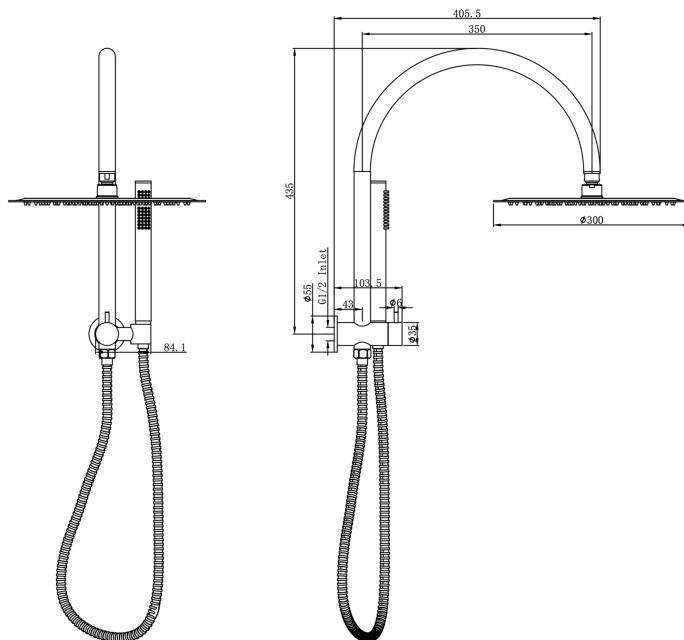

Archie Short Shower Combination with Slim Handpiece and 300mm Round Head

Product Specifications

Code:	ARC-36b-300R-BN
Finish:	Brushed Nickel
Barcode:	9339897024525
WELS Star:	3 Star
WELS Rating:	8.5L/Min
Spindle/Divertor:	1/2 Turn Ceramic Disc
Primary Material:	304 Stainless Steel
Special Features:	Spare Parts Available

	ARC-36b-300R-AB Aged Bronze PVD		ARC-36b-300R-BB Brushed Brass PVD		ARC-36b-300R-BN Brushed Nickel Raw Brush
	ARC-36b-300R-CH Chrome Electroplate		ARC-36b-300R-GM Gunmetal PVD		ARC-36b-300R-MB Matte Black Electroplate